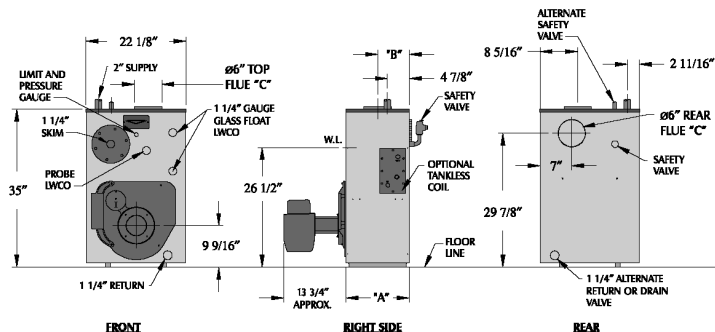

WBV/WW Water Boiler

WBV Steam Boiler

Series WBV/WW Boiler Dimensions

Boiler Model Number	Jacket Depth "A"	Rear of Jacket to C/L of Top Flue Outlet "B"	Top/Rear Flue Size "C"
WBV-03	14 1/8"	7 1/16"	6"
WBV-04	18 1/8"	9 1/16"	6"
WW-05	22 1/8"	11 1/16"	7" (Top Only)